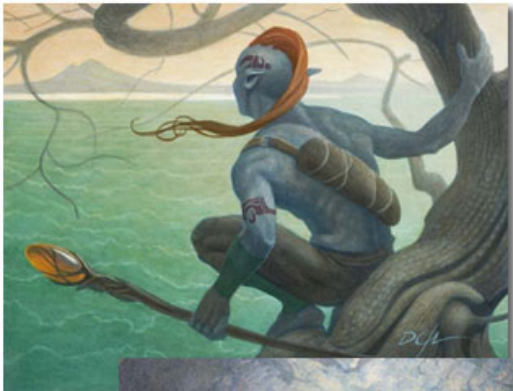

# The elves of Llanowar

Magic Arcana  
 Tuesday, August 16, 2005

This guy has been popping out of boosters since the inception of **Magic**:

So it's only right that, for this year's return of **Llanowar Elves** to the [Core Set](#), their look be consistent with Anson Maddocks's original piece.

Here's Kev Walker's sketch and final art for the updated **Llanowar Elves**.

**PRODUCTS**

**MAGIC ONLINE**

**MESSAGE BOARDS**

- Magic General Forum
- magicthegathering.com Forum

**RULES**

Compare that with the look of other elves from the forests of Llanowar. Here are **Nomadic Elf**, **Llanowar Knight** and **Llanowar Elite**.